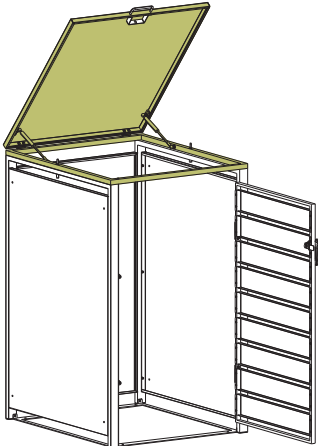

Installation Guide

ECOBLCS – Bin Storage with Lid, Charcoal, Single

ECOBLWS – Bin Storage with Lid, Charcoal and Woodgrain, Single

A1x1 	Cx1 	Dx1 	Ex1 	F1x1 		
Hx1 	I1x2 	Jx1 	Kx2 	Lx4 		
Mx1 	Nx1 	Ox1 	Px2 	Qx4 	Rx10  M4x10mm	Sx8  M4x20mm
Tx6  M4x30mm	Ux16  M4x14mm	Vx1 	Wx4 	Xx4 	Yx1 	Zx1 

If you want to connect another bin storage please use part S, W and X.

STEP 1

STEP 2

STEP 3

STEP 4

STEP 5

F1x1

Tx6