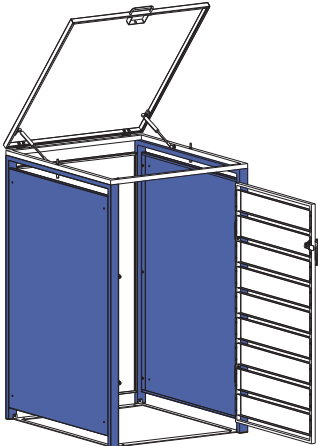

Installation Guide

ECOBLCS – Bin Storage with Lid, Charcoal, Single

ECOBLWS – Bin Storage with Lid, Charcoal and Woodgrain, Single

A1x1 	Cx1 	Dx1 	Ex1 	F1x1 		
Hx1 	I1x2 	Jx1 	Kx2 	Lx4 		
Mx1 	Nx1 	Ox1 	Px2 	Qx4 	Rx10  M4x10mm	Sx8  M4x20mm
Tx6  M4x30mm	Ux16  M4x14mm	Vx1 	Wx4 	Xx4 	Yx1 	Zx1 

If you want to connect another bin storage please use part S, W and X.

STEP 1

STEP 2

STEP 3

STEP 4

STEP 5

F1x1

Tx6