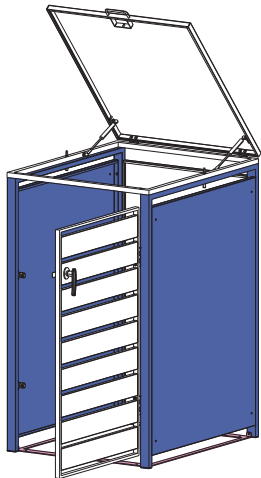

Installation Guide

ECOBLCS – Bin Storage with Lid, Charcoal, Single

ECOBLWS – Bin Storage with Lid, Charcoal and Woodgrain, Single

A1x1 	Cx1 	Dx1 	Ex1 	F1x1 		
Hx1 	I1x2 	Jx1 	Kx2 	Lx4 		
Mx1 	Nx1 	Ox1 	Px2 	Qx4 	Rx10  M4x10mm	Sx8  M4x20mm
Tx6  M4x30mm	Ux16  M4x14mm	Vx1 	Wx4 	Xx4 	Yx1 	Zx1 

If you want to connect another bin storage please use part S, W and X.

STEP 1

STEP 2

STEP 3

STEP 4

STEP 5

F1x1

Tx6