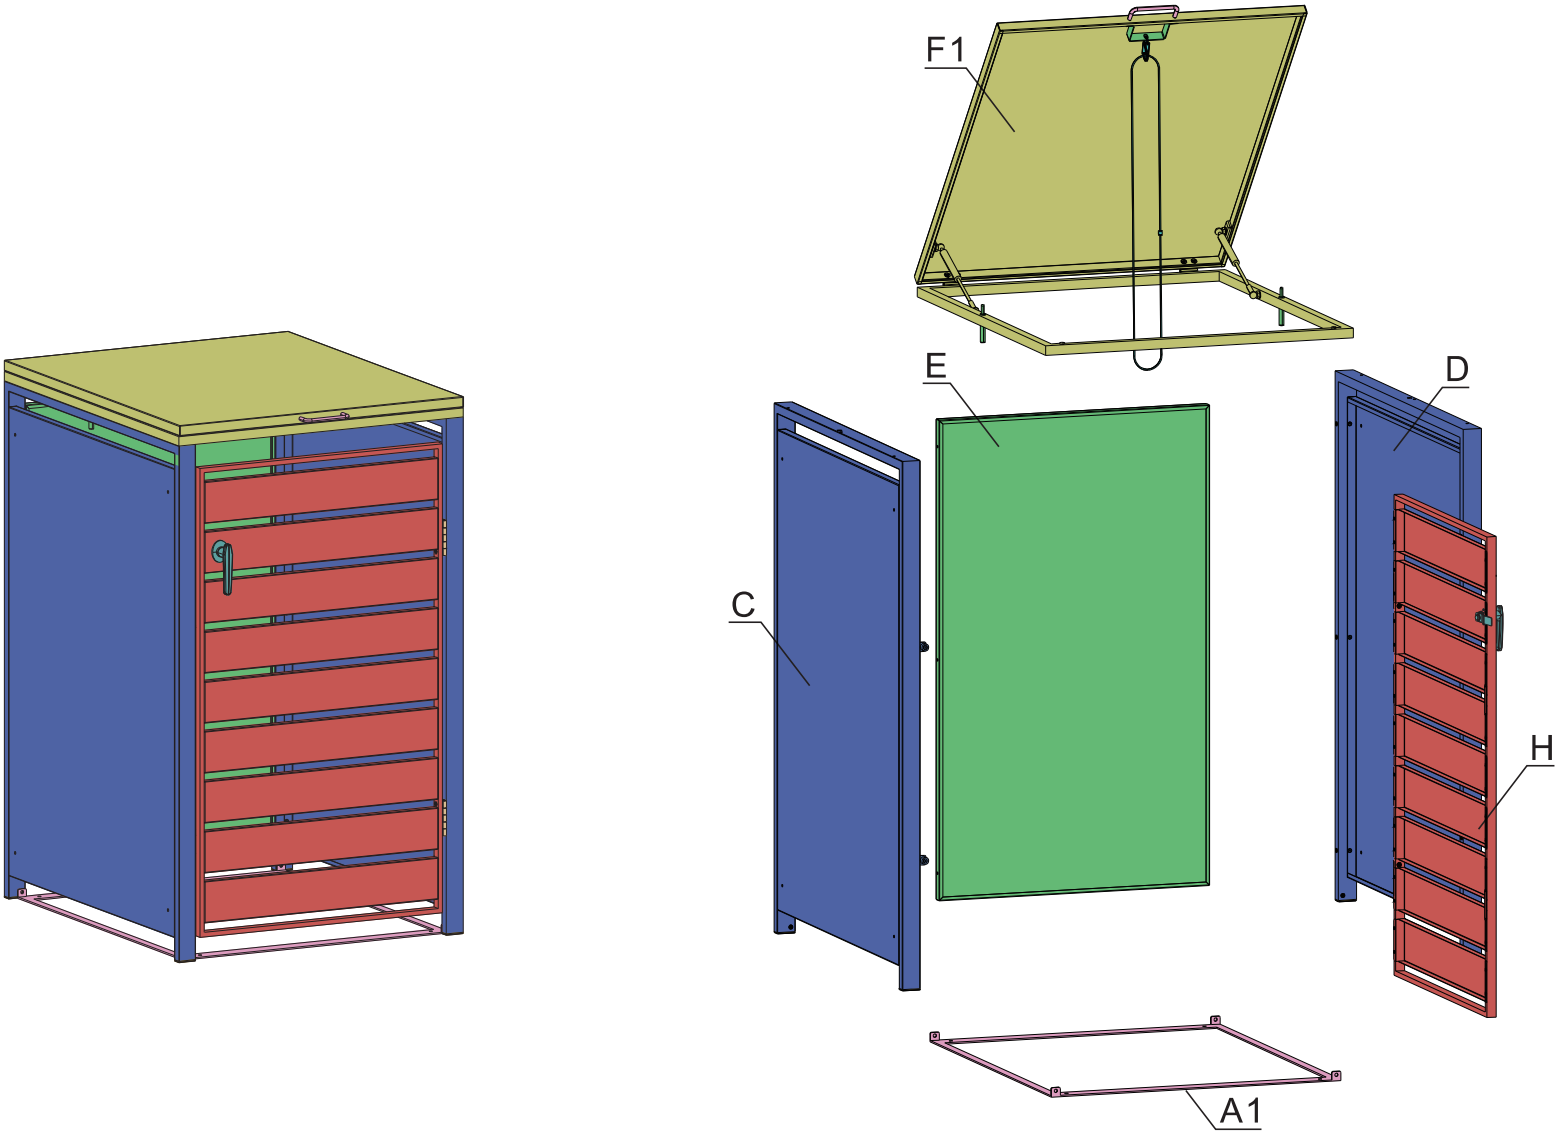

Installation Guide

ECOBLCS – Bin Storage with Lid, Charcoal, Single

ECOBLWS – Bin Storage with Lid, Charcoal and Woodgrain, Single

A1x1 	Cx1 	Dx1 	Ex1 	F1x1 		
Hx1 	I1x2 	Jx1 	Kx2 	Lx4 		
Mx1 	Nx1 	Ox1 	Px2 	Qx4 	Rx10  M4x10mm	Sx8  M4x20mm
Tx6  M4x30mm	Ux16  M4x14mm	Vx1 	Wx4 	Xx4 	Yx1 	Zx1 

If you want to connect another bin storage please use part S, W and X.

STEP 1

STEP 2

STEP 3

STEP 4

STEP 5

F1x1

Tx6