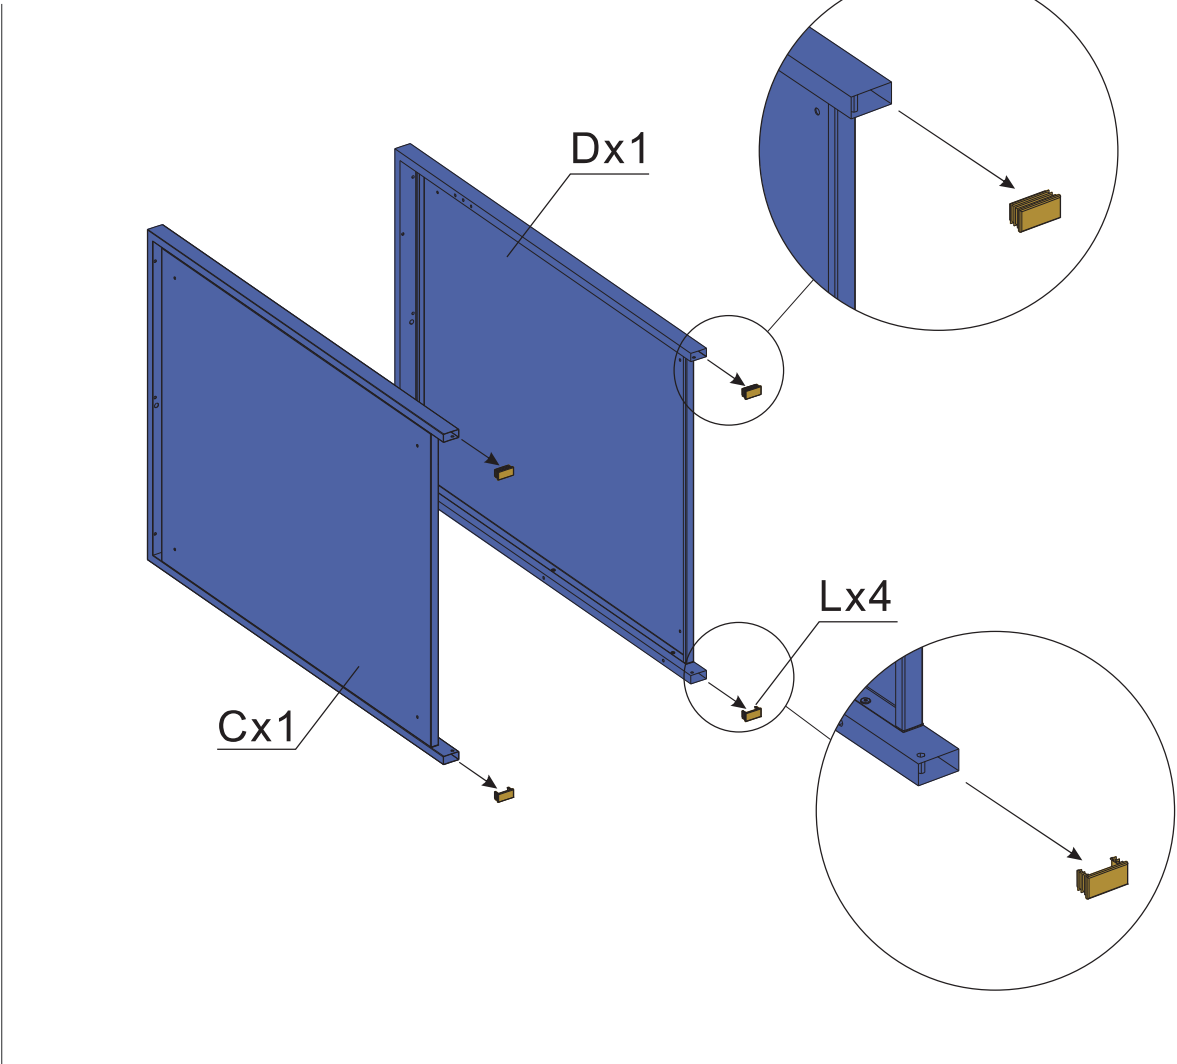

Installation Guide

ECOBLCS – Bin Storage with Lid, Charcoal, Single

ECOBLWS – Bin Storage with Lid, Charcoal and Woodgrain, Single

A1x1 	Cx1 	Dx1 	Ex1 	F1x1 		
Hx1 	I1x2 	Jx1 	Kx2 	Lx4 		
Mx1 	Nx1 	Ox1 	Px2 	Qx4 	Rx10  M4x10mm	Sx8  M4x20mm
Tx6  M4x30mm	Ux16  M4x14mm	Vx1 	Wx4 	Xx4 	Yx1 	Zx1 

If you want to connect another bin storage please use part S, W and X.

STEP 1

STEP 2

STEP 3

STEP 4

STEP 5

F1x1

Tx6