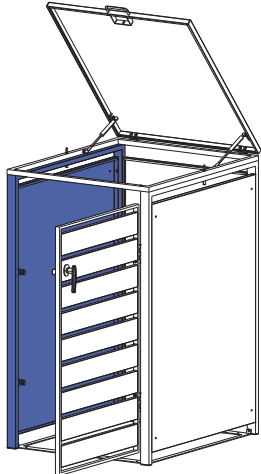

Installation Guide

ECOBLCS – Bin Storage with Lid, Charcoal, Single

ECOBLWS – Bin Storage with Lid, Charcoal and Woodgrain, Single

A1x1 	Cx1 	Dx1 	Ex1 	F1x1 		
Hx1 	I1x2 	Jx1 	Kx2 	Lx4 		
Mx1 	Nx1 	Ox1 	Px2 	Qx4 	Rx10  M4x10mm	Sx8  M4x20mm
Tx6  M4x30mm	Ux16  M4x14mm	Vx1 	Wx4 	Xx4 	Yx1 	Zx1 

If you want to connect another bin storage please use part S, W and X.

STEP 1

STEP 2

STEP 3

STEP 4

STEP 5

F1x1

Tx6