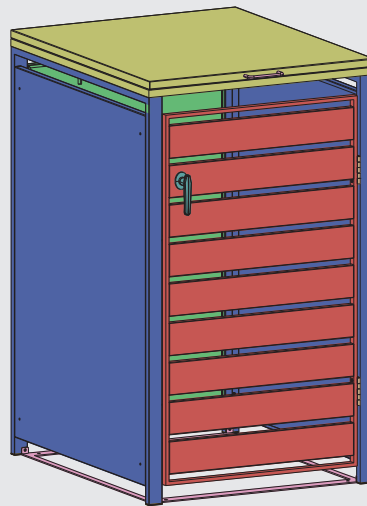

Installation Guide

ECOBLCS – Bin Storage with Lid, Charcoal, Single

ECOBLWS – Bin Storage with Lid, Charcoal and Woodgrain, Single

A1x1 	Cx1 	Dx1 	Ex1 	F1x1 		
Hx1 	I1x2 	Jx1 	Kx2 	Lx4 		
Mx1 	Nx1 	Ox1 	Px2 	Qx4 	Rx10  M4x10mm	Sx8  M4x20mm
Tx6  M4x30mm	Ux16  M4x14mm	Vx1 	Wx4 	Xx4 	Yx1 	Zx1 

If you want to connect another bin storage please use part S, W and X.

STEP 1

STEP 2

STEP 3

STEP 4

STEP 5

F1x1

Tx6