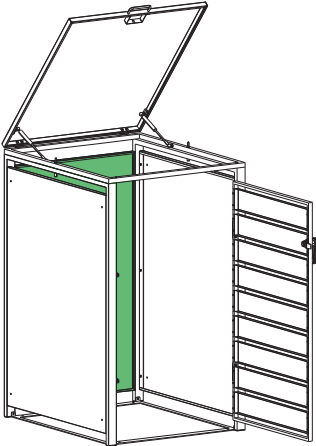

Installation Guide

ECOBLCS – Bin Storage with Lid, Charcoal, Single

ECOBLWS – Bin Storage with Lid, Charcoal and Woodgrain, Single

A1x1 	Cx1 	Dx1 	Ex1 	F1x1 		
Hx1 	I1x2 	Jx1 	Kx2 	Lx4 		
Mx1 	Nx1 	Ox1 	Px2 	Qx4 	Rx10  M4x10mm	Sx8  M4x20mm
Tx6  M4x30mm	Ux16  M4x14mm	Vx1 	Wx4 	Xx4 	Yx1 	Zx1 

If you want to connect another bin storage please use part S, W and X.

STEP 1

STEP 2

STEP 3

STEP 4

STEP 5

F1x1

Tx6