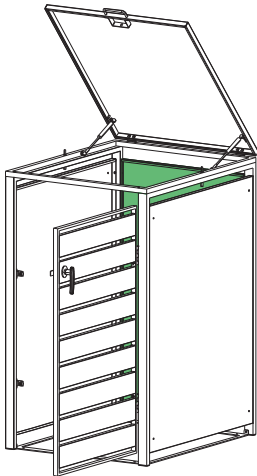

Installation Guide

ECOBLCS – Bin Storage with Lid, Charcoal, Single

ECOBLWS – Bin Storage with Lid, Charcoal and Woodgrain, Single

A1x1 	Cx1 	Dx1 	Ex1 	F1x1 		
Hx1 	I1x2 	Jx1 	Kx2 	Lx4 		
Mx1 	Nx1 	Ox1 	Px2 	Qx4 	Rx10  M4x10mm	Sx8  M4x20mm
Tx6  M4x30mm	Ux16  M4x14mm	Vx1 	Wx4 	Xx4 	Yx1 	Zx1 

If you want to connect another bin storage please use part S, W and X.

STEP 1

STEP 2

STEP 3

STEP 4

STEP 5

F1x1

Tx6