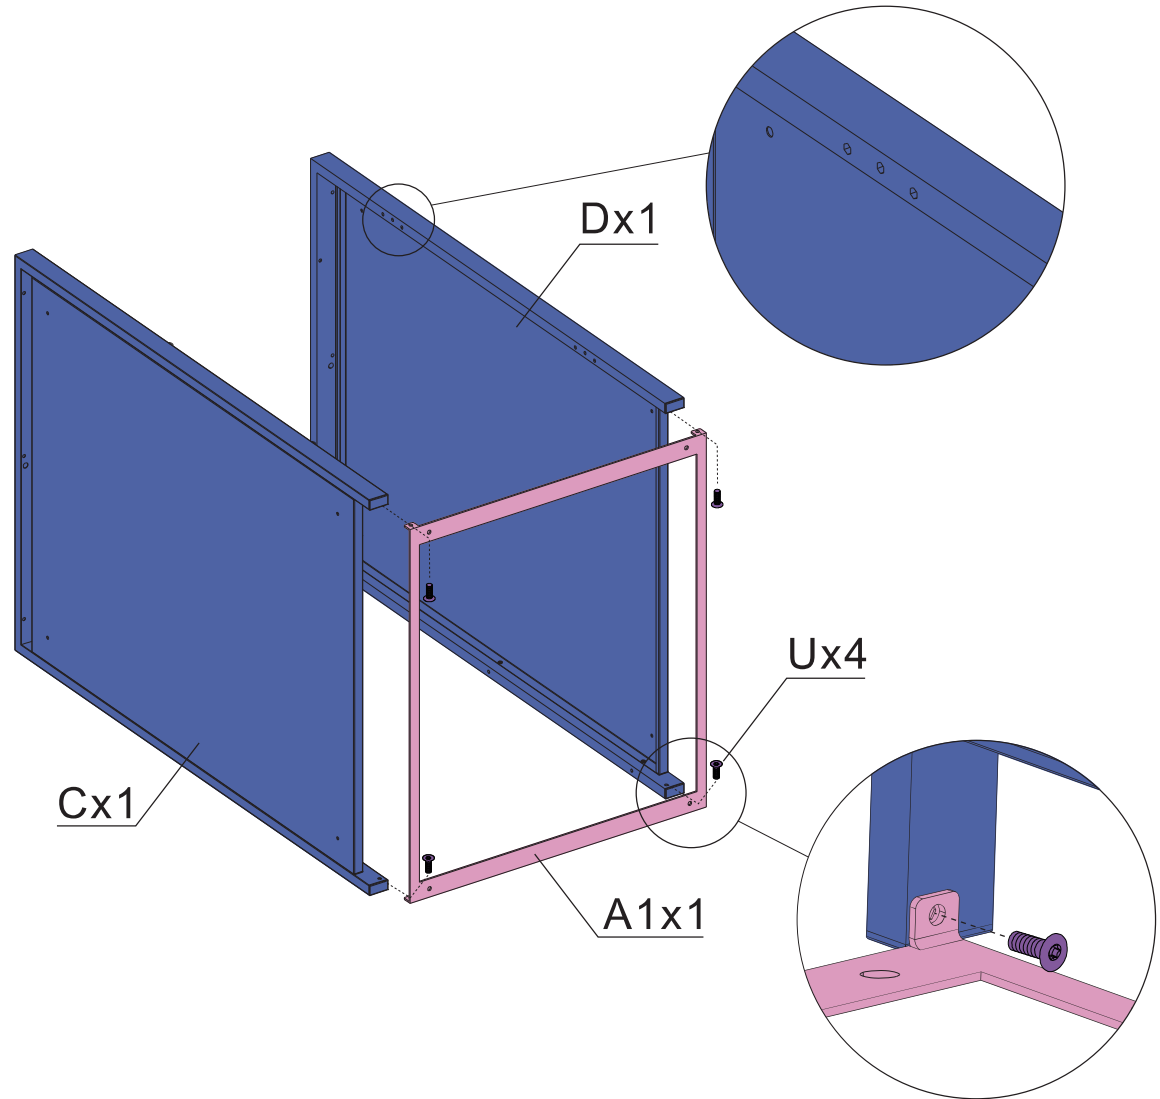

Installation Guide

ECOBLCS – Bin Storage with Lid, Charcoal, Single

ECOBLWS – Bin Storage with Lid, Charcoal and Woodgrain, Single

A1x1 	Cx1 	Dx1 	Ex1 	F1x1 		
Hx1 	I1x2 	Jx1 	Kx2 	Lx4 		
Mx1 	Nx1 	Ox1 	Px2 	Qx4 	Rx10  M4x10mm	Sx8  M4x20mm
Tx6  M4x30mm	Ux16  M4x14mm	Vx1 	Wx4 	Xx4 	Yx1 	Zx1 

If you want to connect another bin storage please use part S, W and X.

STEP 1

STEP 2

STEP 3

STEP 4

STEP 5

F1x1

Tx6