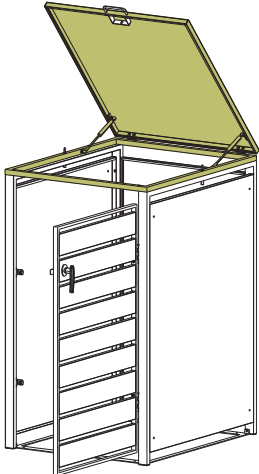

Installation Guide

ECOBLCS – Bin Storage with Lid, Charcoal, Single

ECOBLWS – Bin Storage with Lid, Charcoal and Woodgrain, Single

A1x1 	Cx1 	Dx1 	Ex1 	F1x1 		
Hx1 	I1x2 	Jx1 	Kx2 	Lx4 		
Mx1 	Nx1 	Ox1 	Px2 	Qx4 	Rx10  M4x10mm	Sx8  M4x20mm
Tx6  M4x30mm	Ux16  M4x14mm	Vx1 	Wx4 	Xx4 	Yx1 	Zx1 

If you want to connect another bin storage please use part S, W and X.

STEP 1

STEP 2

STEP 3

STEP 4

STEP 5

F1x1

Tx6