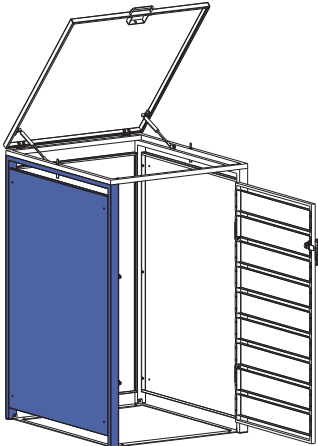

Installation Guide

ECOBLCS – Bin Storage with Lid, Charcoal, Single

ECOBLWS – Bin Storage with Lid, Charcoal and Woodgrain, Single

A1x1 	Cx1 	Dx1 	Ex1 	F1x1 		
Hx1 	I1x2 	Jx1 	Kx2 	Lx4 		
Mx1 	Nx1 	Ox1 	Px2 	Qx4 	Rx10  M4x10mm	Sx8  M4x20mm
Tx6  M4x30mm	Ux16  M4x14mm	Vx1 	Wx4 	Xx4 	Yx1 	Zx1 

If you want to connect another bin storage please use part S, W and X.

STEP 1

STEP 2

STEP 3

STEP 4

STEP 5

F1x1

Tx6