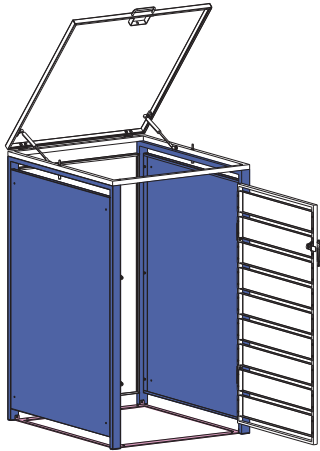

Installation Guide

ECOBLCS – Bin Storage with Lid, Charcoal, Single

ECOBLWS – Bin Storage with Lid, Charcoal and Woodgrain, Single

A1x1 	Cx1 	Dx1 	Ex1 	F1x1 		
Hx1 	I1x2 	Jx1 	Kx2 	Lx4 		
Mx1 	Nx1 	Ox1 	Px2 	Qx4 	Rx10  M4x10mm	Sx8  M4x20mm
Tx6  M4x30mm	Ux16  M4x14mm	Vx1 	Wx4 	Xx4 	Yx1 	Zx1 

If you want to connect another bin storage please use part S, W and X.

STEP 1

STEP 2

STEP 3

STEP 4

STEP 5

F1x1

Tx6