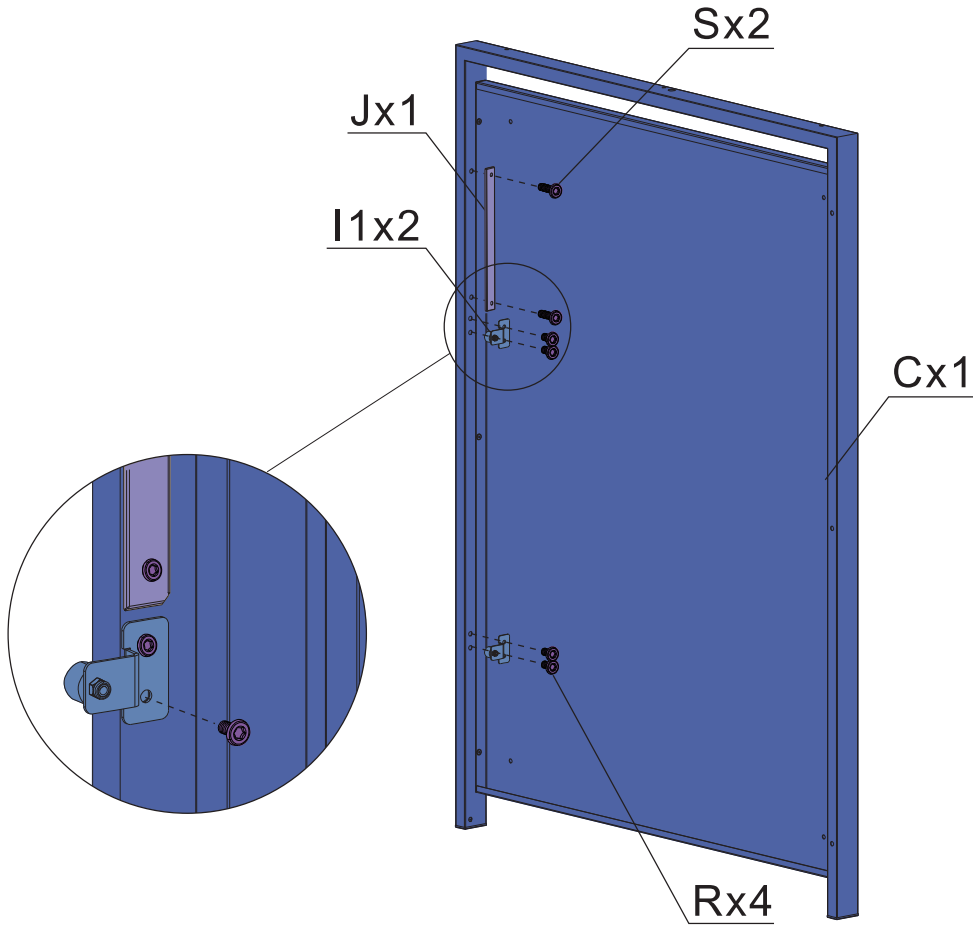

Installation Guide

ECOBLCS – Bin Storage with Lid, Charcoal, Single

ECOBLWS – Bin Storage with Lid, Charcoal and Woodgrain, Single

A1x1 	Cx1 	Dx1 	Ex1 	F1x1 		
Hx1 	I1x2 	Jx1 	Kx2 	Lx4 		
Mx1 	Nx1 	Ox1 	Px2 	Qx4 	Rx10  M4x10mm	Sx8  M4x20mm
Tx6  M4x30mm	Ux16  M4x14mm	Vx1 	Wx4 	Xx4 	Yx1 	Zx1 

If you want to connect another bin storage please use part S, W and X.

STEP 1

STEP 2

STEP 3

STEP 4

STEP 5

F1x1

Tx6