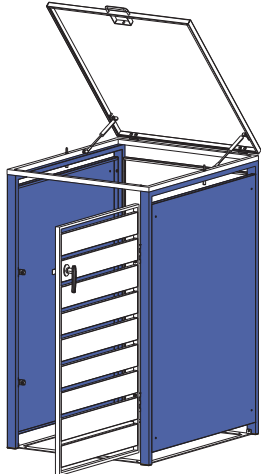

Installation Guide

ECOBLCS – Bin Storage with Lid, Charcoal, Single

ECOBLWS – Bin Storage with Lid, Charcoal and Woodgrain, Single

A1x1 	Cx1 	Dx1 	Ex1 	F1x1 		
Hx1 	I1x2 	Jx1 	Kx2 	Lx4 		
Mx1 	Nx1 	Ox1 	Px2 	Qx4 	Rx10  M4x10mm	Sx8  M4x20mm
Tx6  M4x30mm	Ux16  M4x14mm	Vx1 	Wx4 	Xx4 	Yx1 	Zx1 

If you want to connect another bin storage please use part S, W and X.

STEP 1

STEP 2

STEP 3

STEP 4

STEP 5

F1x1

Tx6