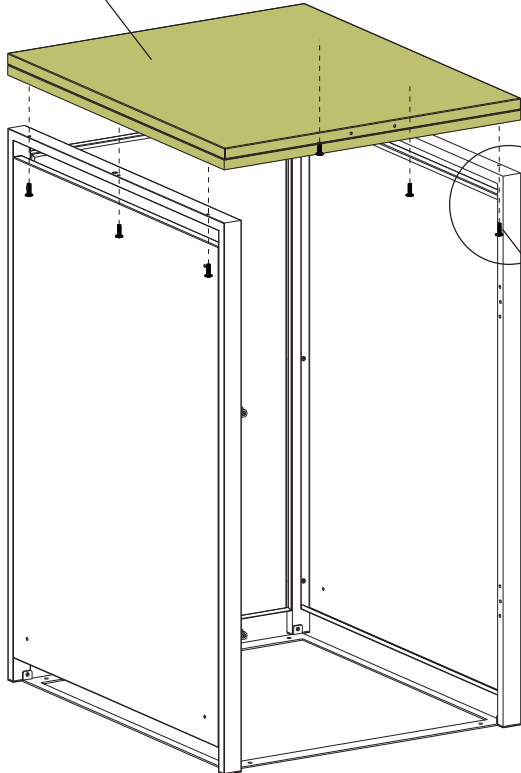

Installation Guide

ECOBLCS – Bin Storage with Lid, Charcoal, Single

ECOBLWS – Bin Storage with Lid, Charcoal and Woodgrain, Single

A1x1 	Cx1 	Dx1 	Ex1 	F1x1 		
Hx1 	I1x2 	Jx1 	Kx2 	Lx4 		
Mx1 	Nx1 	Ox1 	Px2 	Qx4 	Rx10  M4x10mm	Sx8  M4x20mm
Tx6  M4x30mm	Ux16  M4x14mm	Vx1 	Wx4 	Xx4 	Yx1 	Zx1 

If you want to connect another bin storage please use part S, W and X.

STEP 1

STEP 2

STEP 3

STEP 4

STEP 5

F1x1

Tx6