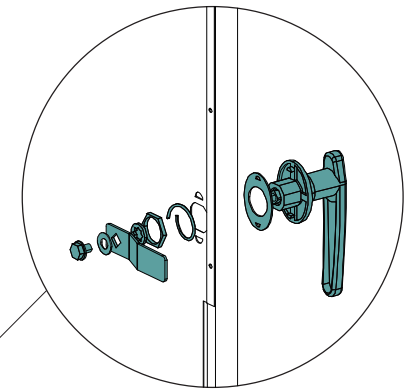

Installation Guide

ECOBPCS – Bin Storage with Planter, Charcoal, Single

ECOBPWS – Bin Storage with Planter, Charcoal and Woodgrain, Single

<p>A1x1</p> 	<p>Cx1</p> 	<p>Dx1</p> 	<p>Ex1</p> 	<p>F1x1</p> 
<p>Ix1</p> 	<p>J1x2</p> 	<p>Kx1</p> 	<p>Lx1</p> 	<p>Mx1</p> 
<p>Nx4</p> 	<p>Ox18</p>  <p>M4x10mm</p>	<p>Px4</p> 	<p>Qx16</p>  <p>M4x14mm</p>	<p>Rx6</p>  <p>M4x20mm</p>
<p>Sx4</p> 	<p>Tx1</p> 	<p>Ux2</p> 	<p>Vx4</p> 	<p>Wx1</p> 

STEP 1

STEP 2

STEP 3

STEP 4

STEP 5

STEP 6

STEP 7

STEP 8