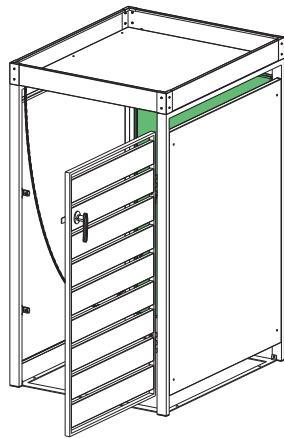

Installation Guide

ECOBPCS – Bin Storage with Planter, Charcoal, Single

ECOBPWS – Bin Storage with Planter, Charcoal and Woodgrain, Single

<p>A1x1</p> 	<p>Cx1</p> 	<p>Dx1</p> 	<p>Ex1</p> 	<p>F1x1</p> 
<p>Ix1</p> 	<p>J1x2</p> 	<p>Kx1</p> 	<p>Lx1</p> 	<p>Mx1</p> 
<p>Nx4</p> 	<p>Ox18</p>  <p>M4x10mm</p>	<p>Px4</p> 	<p>Qx16</p>  <p>M4x14mm</p>	<p>Rx6</p>  <p>M4x20mm</p>
<p>Sx4</p> 	<p>Tx1</p> 	<p>Ux2</p> 	<p>Vx4</p> 	<p>Wx1</p> 

STEP 1

STEP 2

STEP 3

STEP 4

STEP 5

STEP 6

STEP 7

STEP 8