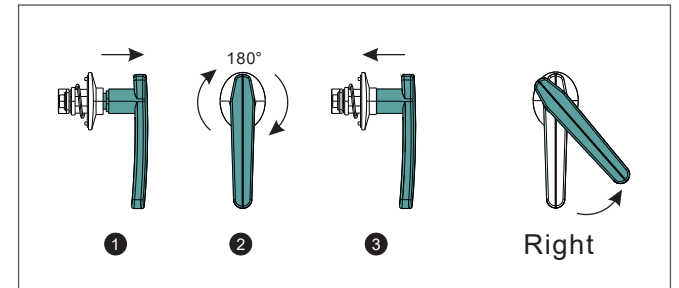

Installation Guide

ECOBPCS – Bin Storage with Planter, Charcoal, Single

ECOBPWS – Bin Storage with Planter, Charcoal and Woodgrain, Single

<p>A1x1</p> 	<p>Cx1</p> 	<p>Dx1</p> 	<p>Ex1</p> 	<p>F1x1</p> 
<p>Ix1</p> 	<p>J1x2</p> 	<p>Kx1</p> 	<p>Lx1</p> 	<p>Mx1</p> 
<p>Nx4</p> 	<p>Ox18</p>  <p>M4x10mm</p>	<p>Px4</p> 	<p>Qx16</p>  <p>M4x14mm</p>	<p>Rx6</p>  <p>M4x20mm</p>
<p>Sx4</p> 	<p>Tx1</p> 	<p>Ux2</p> 	<p>Vx4</p> 	<p>Wx1</p> 

STEP 1

STEP 2

STEP 3

STEP 4

STEP 5

STEP 6

STEP 7

STEP 8