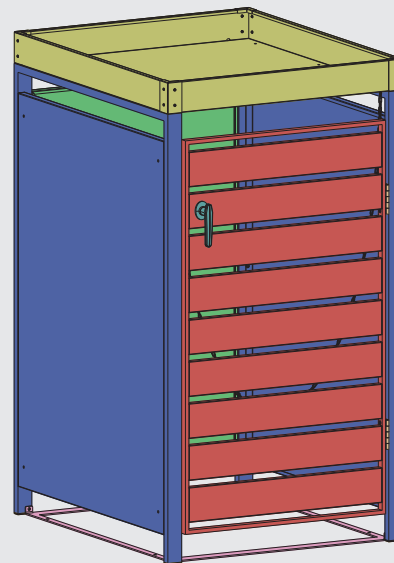

Installation Guide

ECOBPCS – Bin Storage with Planter, Charcoal, Single

ECOBPWS – Bin Storage with Planter, Charcoal and Woodgrain, Single

<p>A1x1</p> 	<p>Cx1</p> 	<p>Dx1</p> 	<p>Ex1</p> 	<p>F1x1</p> 
<p>Ix1</p> 	<p>J1x2</p> 	<p>Kx1</p> 	<p>Lx1</p> 	<p>Mx1</p> 
<p>Nx4</p> 	<p>Ox18</p>  <p>M4x10mm</p>	<p>Px4</p> 	<p>Qx16</p>  <p>M4x14mm</p>	<p>Rx6</p>  <p>M4x20mm</p>
<p>Sx4</p> 	<p>Tx1</p> 	<p>Ux2</p> 	<p>Vx4</p> 	<p>Wx1</p> 

STEP 1

STEP 2

STEP 3

STEP 4

STEP 5

STEP 6

STEP 7

STEP 8