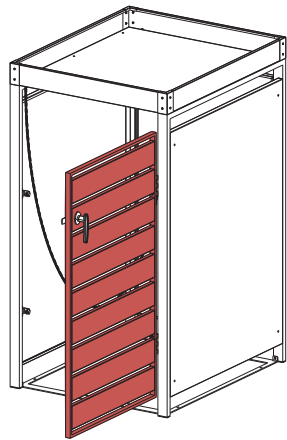

Installation Guide

ECOBPCS – Bin Storage with Planter, Charcoal, Single

ECOBPWS – Bin Storage with Planter, Charcoal and Woodgrain, Single

<p>A1x1</p> 	<p>Cx1</p> 	<p>Dx1</p> 	<p>Ex1</p> 	<p>F1x1</p> 
<p>Ix1</p> 	<p>J1x2</p> 	<p>Kx1</p> 	<p>Lx1</p> 	<p>Mx1</p> 
<p>Nx4</p> 	<p>Ox18</p>  <p>M4x10mm</p>	<p>Px4</p> 	<p>Qx16</p>  <p>M4x14mm</p>	<p>Rx6</p>  <p>M4x20mm</p>
<p>Sx4</p> 	<p>Tx1</p> 	<p>Ux2</p> 	<p>Vx4</p> 	<p>Wx1</p> 

STEP 1

STEP 2

STEP 3

STEP 4

STEP 5

STEP 6

STEP 7

STEP 8