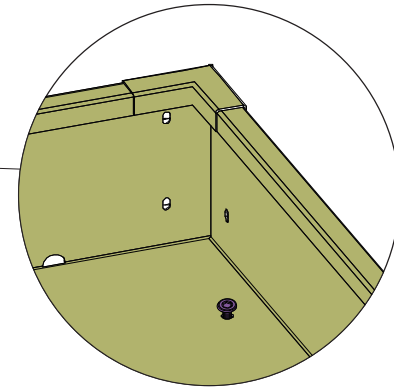

Installation Guide

ECOBPCS – Bin Storage with Planter, Charcoal, Single

ECOBPWS – Bin Storage with Planter, Charcoal and Woodgrain, Single

<p>A1x1</p> 	<p>Cx1</p> 	<p>Dx1</p> 	<p>Ex1</p> 	<p>F1x1</p> 
<p>Ix1</p> 	<p>J1x2</p> 	<p>Kx1</p> 	<p>Lx1</p> 	<p>Mx1</p> 
<p>Nx4</p> 	<p>Ox18</p>  <p>M4x10mm</p>	<p>Px4</p> 	<p>Qx16</p>  <p>M4x14mm</p>	<p>Rx6</p>  <p>M4x20mm</p>
<p>Sx4</p> 	<p>Tx1</p> 	<p>Ux2</p> 	<p>Vx4</p> 	<p>Wx1</p> 

STEP 1

STEP 2

STEP 3

STEP 4

STEP 5

STEP 6

STEP 7

STEP 8